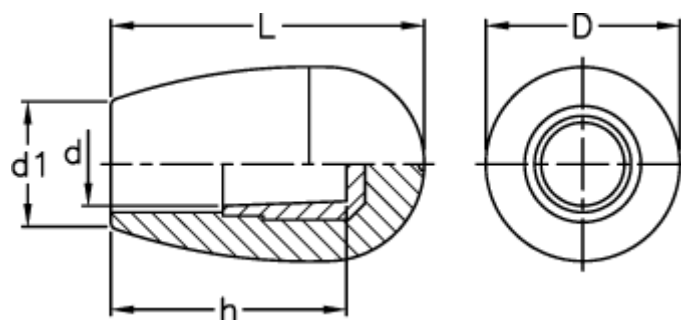

Data Sheet

Article number: 2304021211
Description: E+G Handle
I.222/55 N-10

Measures

d = 10
D = 33
d1 = 20
h = 37
L = 54